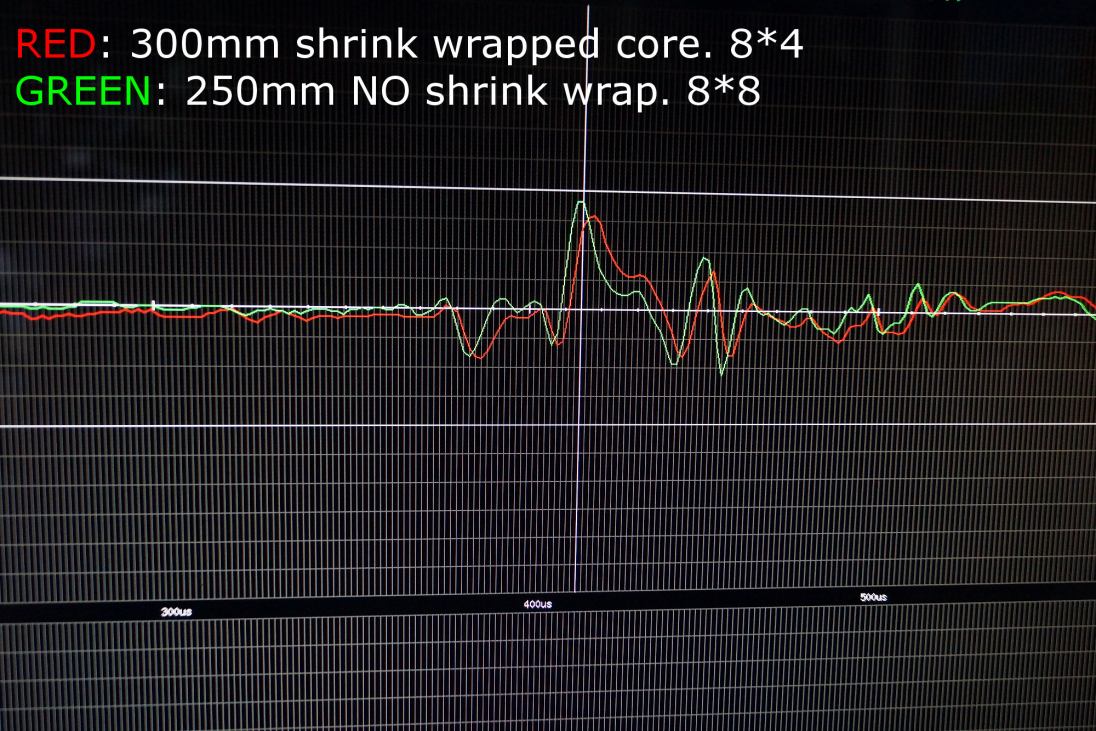

RED: 300mm shrink wrapped core. 8*4

GREEN: 250mm NO shrink wrap. 8*8

RED: 300mm shrink wrapped core. 8*4
GREEN: 250mm NO shrink wrap. 8*8

RED: 300mm shrink wrapped core. 8*4

GREEN: 250mm NO shrink wrap. 8*8

RED: 300mm shrink wrapped core. 8*4

GREEN: 250mm NO shrink wrap. 8*8

300us

400us

500us

RED: 300mm shrink wrapped core. 8*4

GREEN: 250mm NO shrink wrap. 8*8