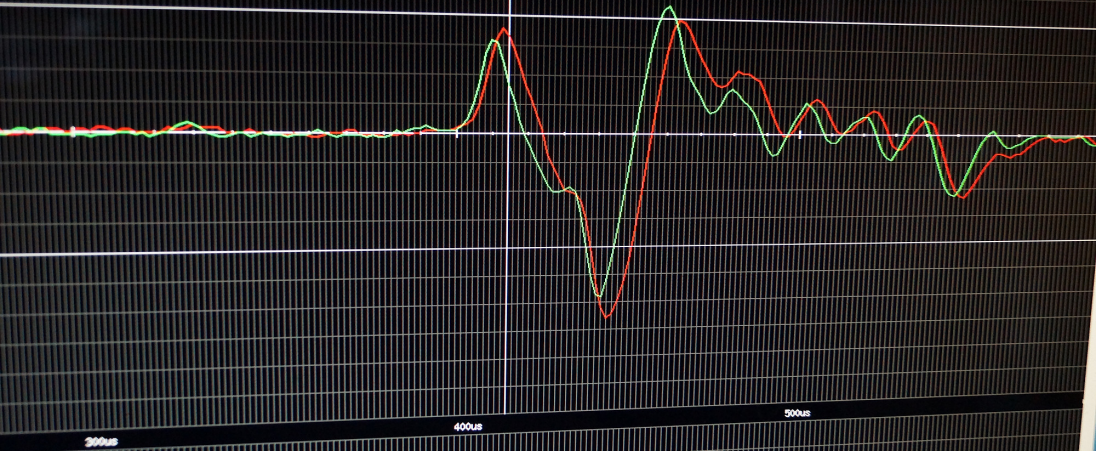

RED: 300mm shrink wrapped core. 8*4

GREEN: 250mm NO shrink wrap. 8*8

RED: 300mm shrink wrapped core. 8*4
GREEN: 250mm NO shrink wrap. 8*8

RED: 300mm shrink wrapped core. 8*4

GREEN: 250mm NO shrink wrap. 8*8

RED: 300mm shrink wrapped core. 8*4

GREEN: 250mm NO shrink wrap. 8*8

300us

400us

500us

RED: 300mm shrink wrapped core. 8*4

GREEN: 250mm NO shrink wrap. 8*8