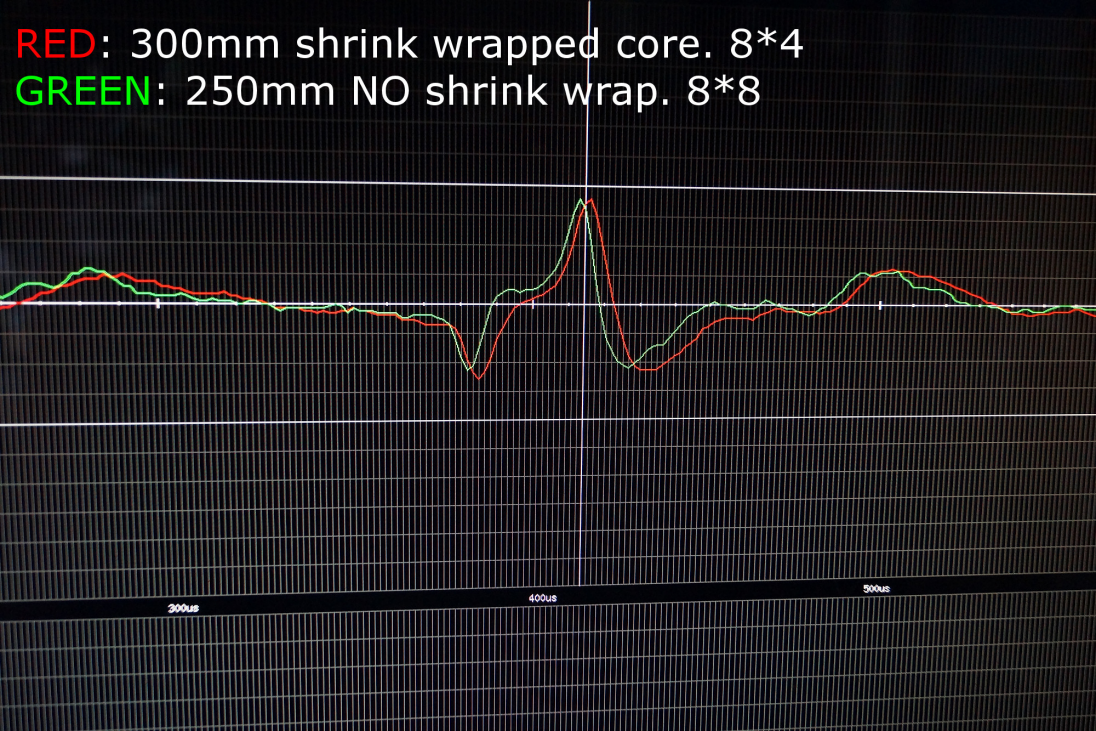

RED: 300mm shrink wrapped core. 8*4

GREEN: 250mm NO shrink wrap. 8*8

RED: 300mm shrink wrapped core. 8*4
GREEN: 250mm NO shrink wrap. 8*8

RED: 300mm shrink wrapped core. 8*4

GREEN: 250mm NO shrink wrap. 8*8

RED: 300mm shrink wrapped core. 8*4

GREEN: 250mm NO shrink wrap. 8*8

300us

400us

500us

RED: 300mm shrink wrapped core. 8*4

GREEN: 250mm NO shrink wrap. 8*8