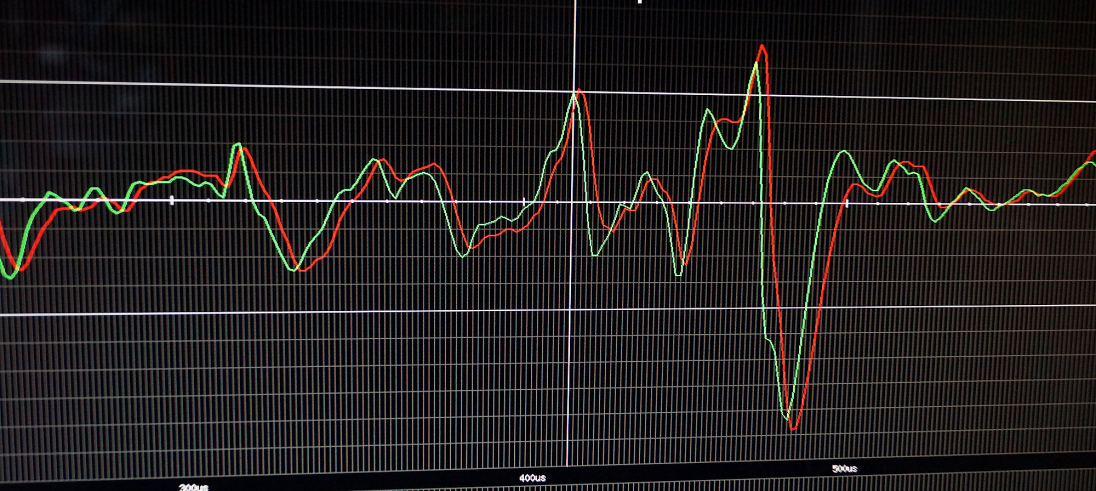

RED: 300mm shrink wrapped core. 8*4

GREEN: 250mm NO shrink wrap. 8*8

RED: 300mm shrink wrapped core. 8*4
GREEN: 250mm NO shrink wrap. 8*8

RED: 300mm shrink wrapped core. 8*4

GREEN: 250mm NO shrink wrap. 8*8

RED: 300mm shrink wrapped core. 8*4

GREEN: 250mm NO shrink wrap. 8*8

300us

400us

500us

RED: 300mm shrink wrapped core. 8*4

GREEN: 250mm NO shrink wrap. 8*8